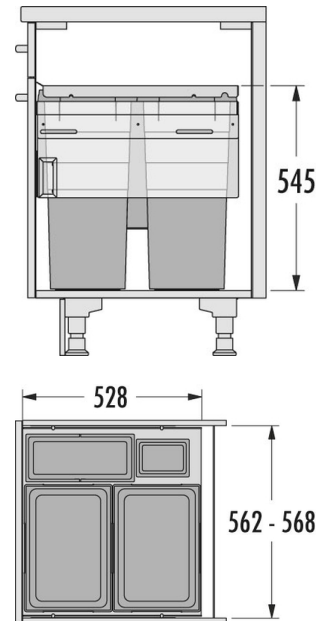

HAILO AS Euro Cargo 600 38/38/12/D/2,5

3619621

GTIN: 4007126368409

For cabinets with front-mount-door of 600 mm width

SLIDE

4 BUCKET

91 L

TOTAL

Suitable for cabinet width (cm)
60

Specifications

Type of installation	Slide	✓
Cabinet-width min. (cm)		60
Cabinet-width max. (cm)		60
Suitable for cabinet width (cm)		60
available Cabinet-depth min. (mm)		528
Sidewall mounted		✓
Slides		covered, dampened slides with self-closing device with fully synchronized over-travel
Side-wall thickness (mm)		16 - 19 (self-adjusting)
Product dimensions (WxDxH) (mm)		562 - 568 x 528 x 545
Packing dimensions (WxDxH) (mm)		590 x 325 x 620
System-depth (mm)		528
Number of bins		4
Lid		Sheet metal system Lid + Lid for 12 l
Capacity (l)		2 x 38 + 1 x 12 + 1 x 2,5
Total volume (l)		91

PRODUCT SPECIFICATION SHEET

Color metal parts	silver-coloured
Color plastic parts	light grey
Weight incl. packing (kg)	15,5